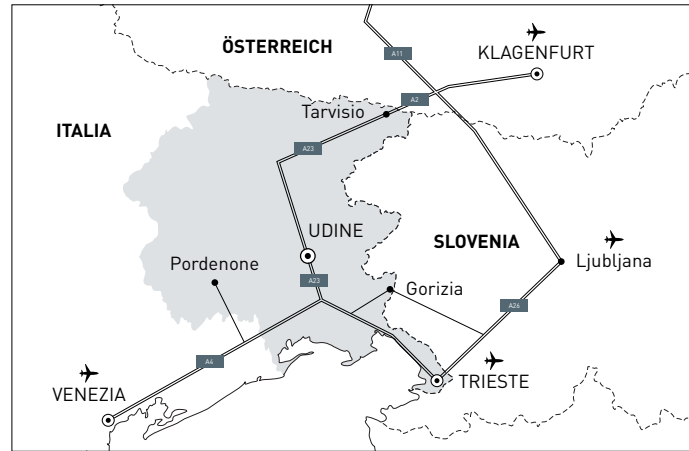

ACCESS MAP

Trieste (Ronchi de Legionari) km. 49
Ljubljana Km. 158
Highway A26 > ITALIA
Highway A4 > Venezia
Highway A23 > Udine-Tarvisio

Venice (Marco Polo) km. 110
Highway A4 > Trieste
Highway A23 > Udine-Tarvisio

Klagenfurt km. 165
Highway A2 > ITALIA
Highway A23 > Udine

Highway A23 > Exit at Udine sud
After pay booth take first slip-road
on the right, direction MANZANO /
BUTTRIO / Z.I.U. / Z.A.U.

Due to WORK IN PROGRESS
take direction Palmanova - Grado
go on to the next roundabout;
turn right into via Buttrio / ZIU
at the next roundabout go straight on

(the riparian access is granted
to the seat of the De Eccher Group)

Temporary traffic