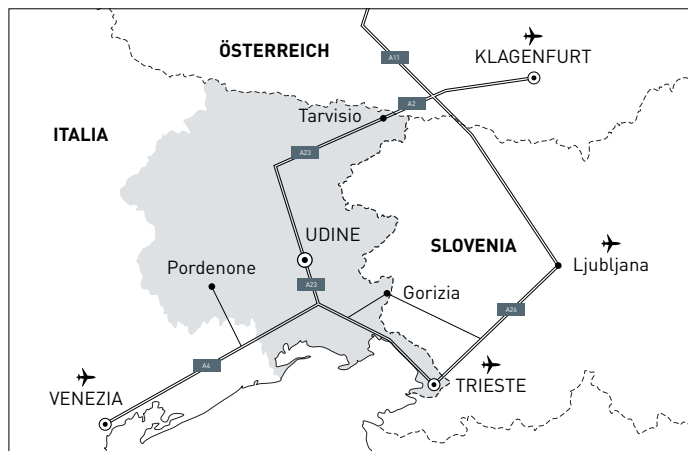

ACCESS MAP

Trieste (Ronchi de Legionari) km. 49
Ljubljana Km. 158
Highway A26 > ITALIA
Highway A4 > Venezia
Highway A23 > Udine-Tarvisio

Venice (Marco Polo) km. 110
Highway A4 > Trieste
Highway A23 > Udine-Tarvisio

Klagenfurt km. 165
Highway A2 > ITALIA
Highway A23 > Udine

Highway A23 > Exit at Udine sud
After pay booth take first slip-road
on the right, direction MANZANO /
BUTTRIO / Z.I.U. / Z.A.U.
> exit Z.I.U. / Z.A.U. direction Cargnacco
> take Via Commercialle > turn to Via Buttrio