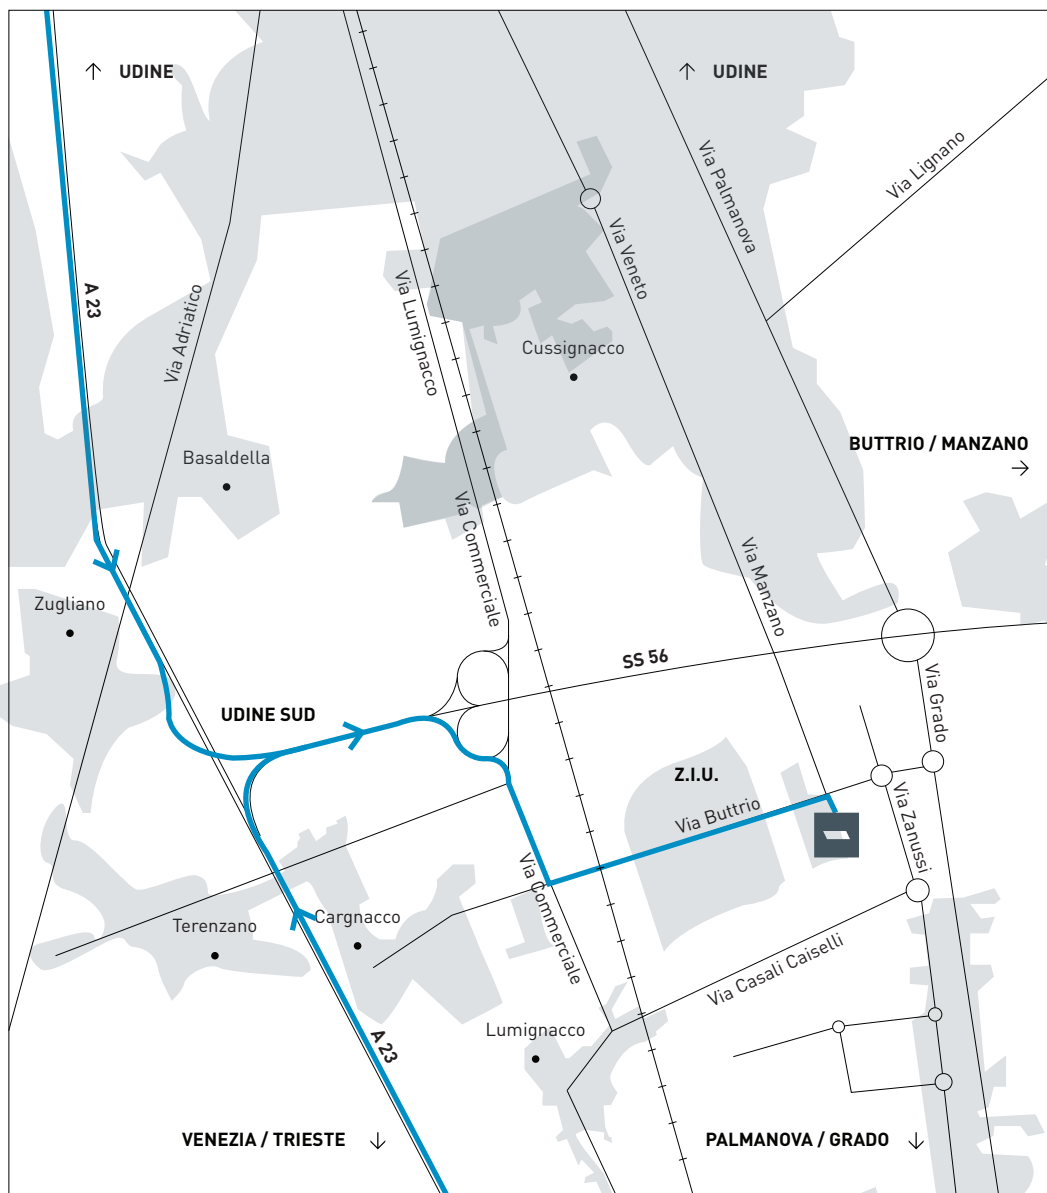

ACCESS MAP

Trieste (Ronchi de Legionari) km. 49
Ljubljana Km. 158
Highway A26 > ITALIA
Highway A4 > Venezia
Highway A23 > Udine-Tarvisio

Venice (Marco Polo) km. 110
Highway A4 > Trieste
Highway A23 > Udine-Tarvisio

Klagenfurt km. 165
Highway A2 > ITALIA
Highway A23 > Udine

Highway A23 > Exit at Udine sud
After pay booth take first slip-road
on the right, direction MANZANO /
BUTTRIO / Z.I.U. / Z.A.U.
> exit Z.I.U. / Z.A.U. direction Cargnacco
> take Via Commercialle > turn to Via Buttrio